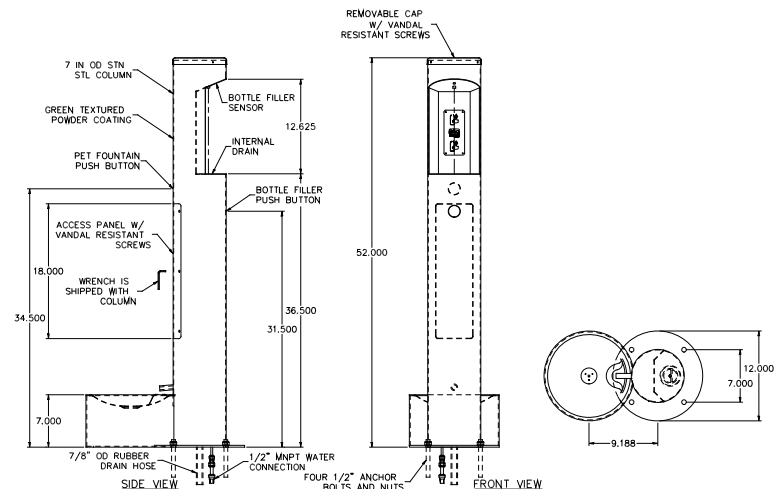

Standard Features:

- Heavy gage, all stainless steel construction
- Push button and sensor operation or push button operation only
- Easily replaceable lead and cyst water filter
- Proper height for ADA reach access guideline
- Simple surface mounting

Available Options:

- HB1: Hose bibb
- HB3: Vandal-resistant hose bibb
- PF: Integral pet fountain at grade
- IAP: In-ground anchor plate
- LOGO: Customer Specified Logo
- FRU1: Year-round, freeze-resistant below grade valve

Models with Push Button and Sensor Operation:

- M-OBF4: Satin Stainless Finish (Standard)
- M-OBF5: Green Powder-Coated
- M-OBF6: Red Powder-Coated
- M-OBF7: Blue Powder-Coated

Models with Push Button Operation Only:

- M-OBFM4: Satin Stainless Finish (Standard)
- M-OBFM5: Green Powder-Coated
- M-OBFM6: Red Powder-Coated
- M-OBFM7: Blue Powder-Coated

MURDOCK MANUFACTURING

Drinking Fountains and Hydrants

P.O. Box 3527 • City of Industry, CA 91744-0527 U.S.A.

Tel 800-45-DRINK • 626-333-2543 • info@murdockmfg.com

www.murdockmfg.com

MORRIS GROUP
INTERNATIONAL
www.morrisgroup.co